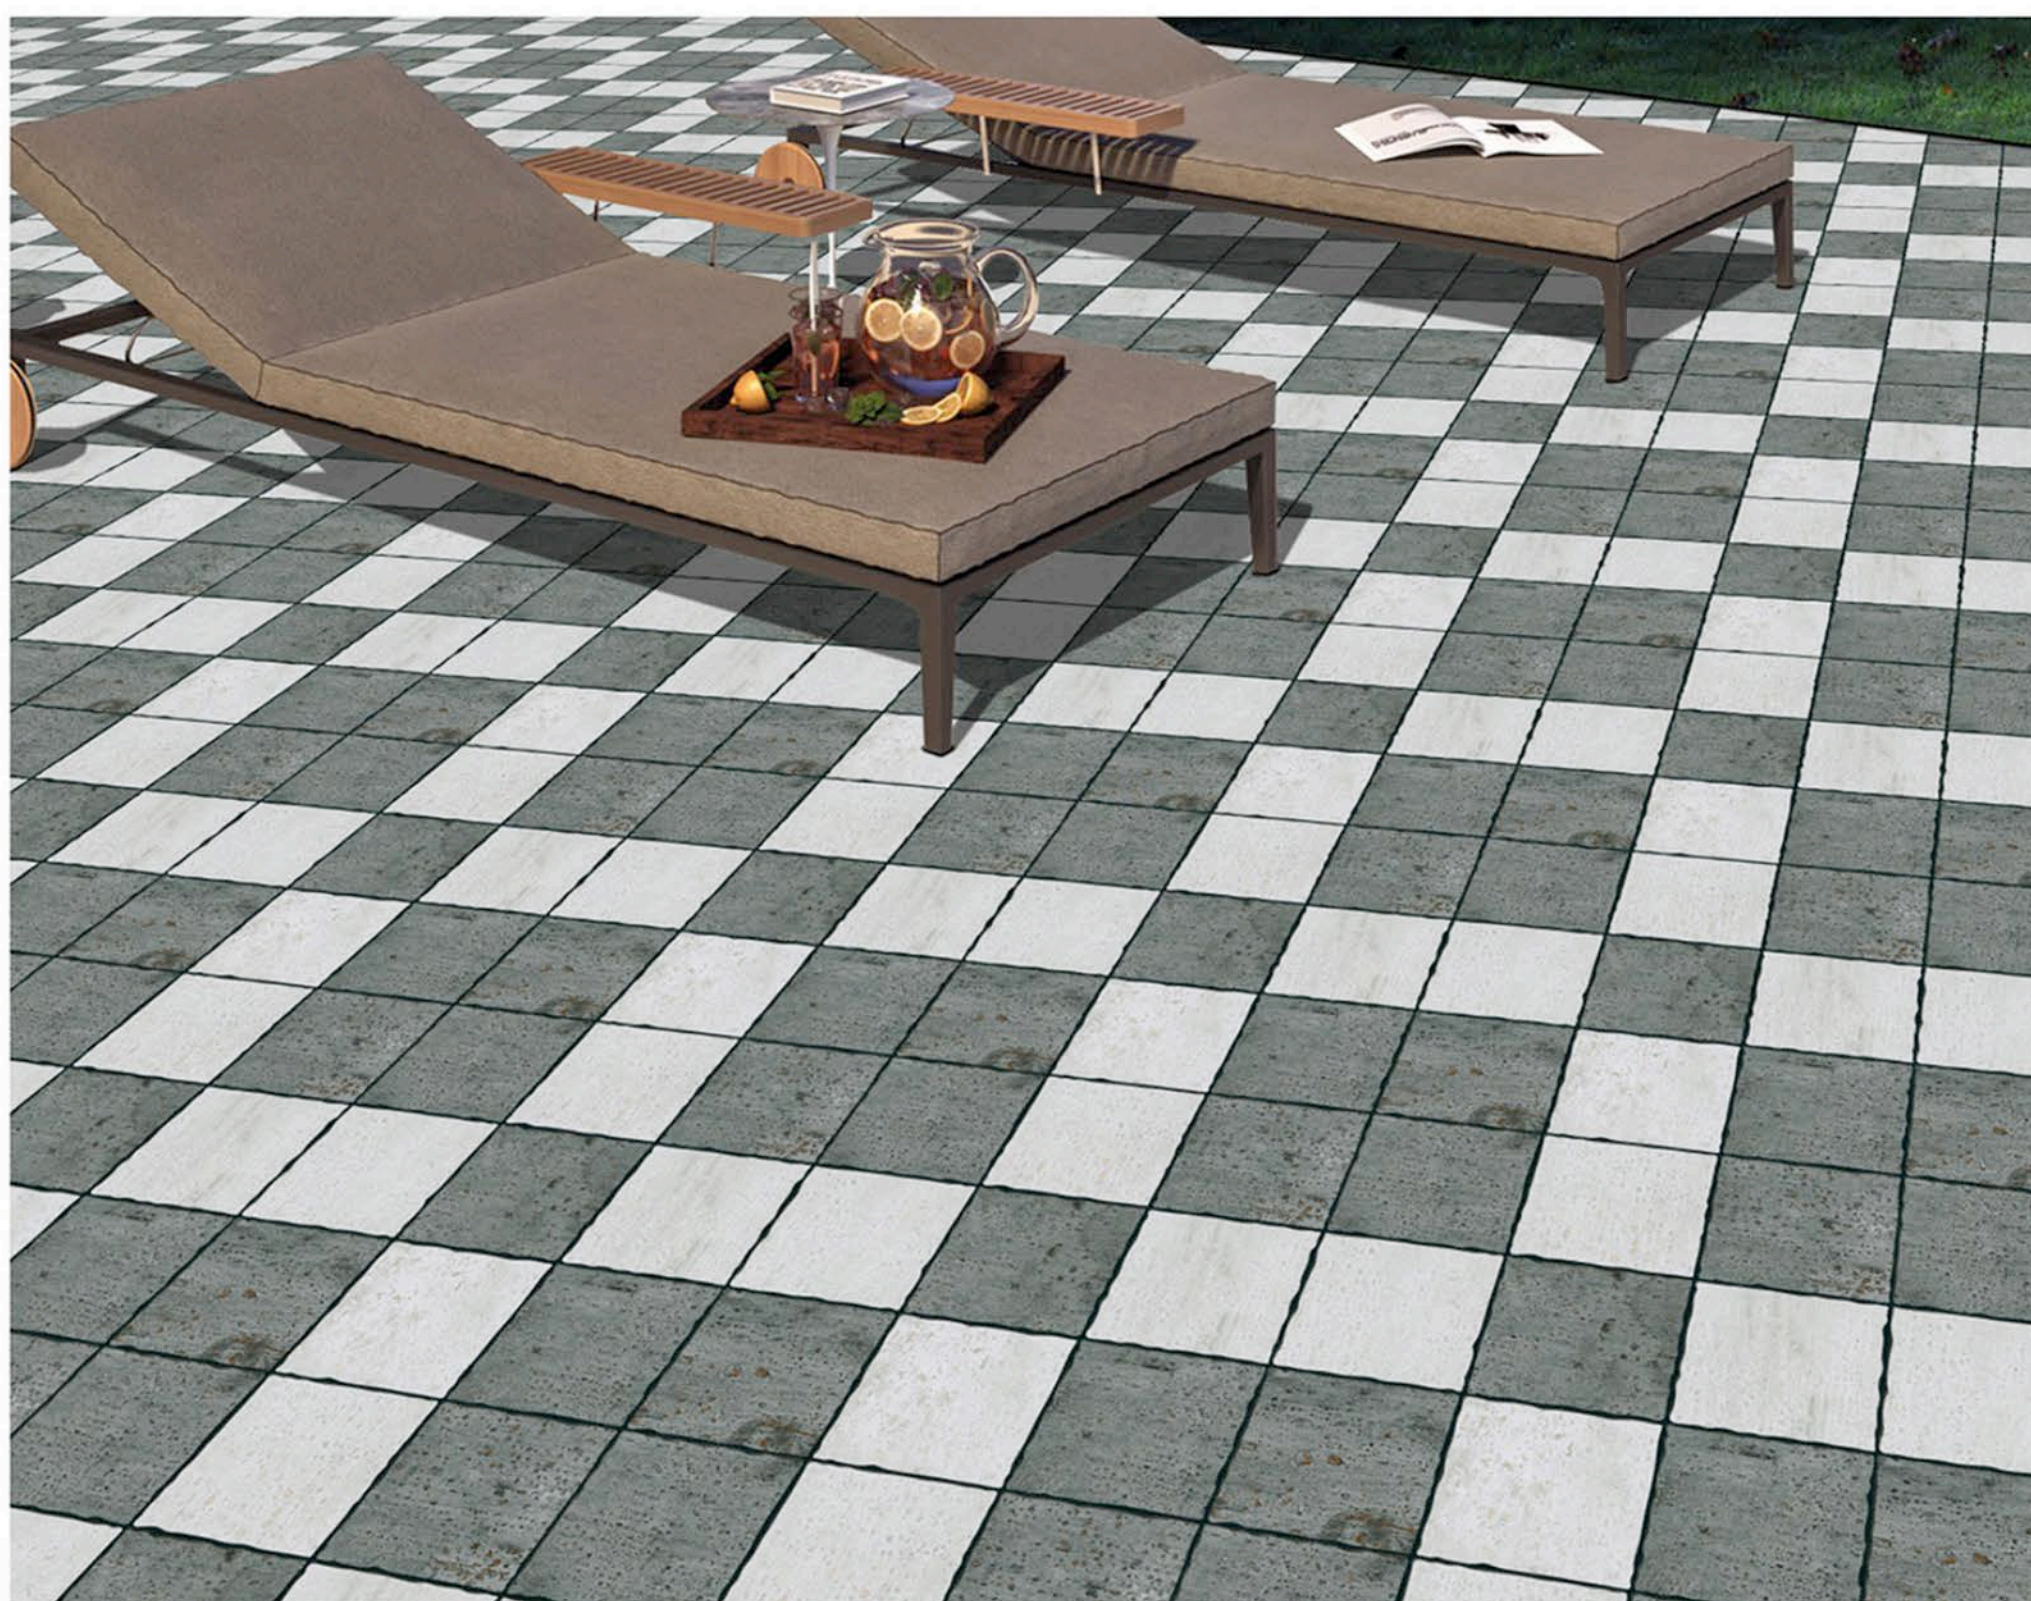

400x
400mm

ANTI SLIP

STRENGTH

FLOOR

MATT

400x400 MM

HEAVY DUTY VITRIFIED TILES

19001-L