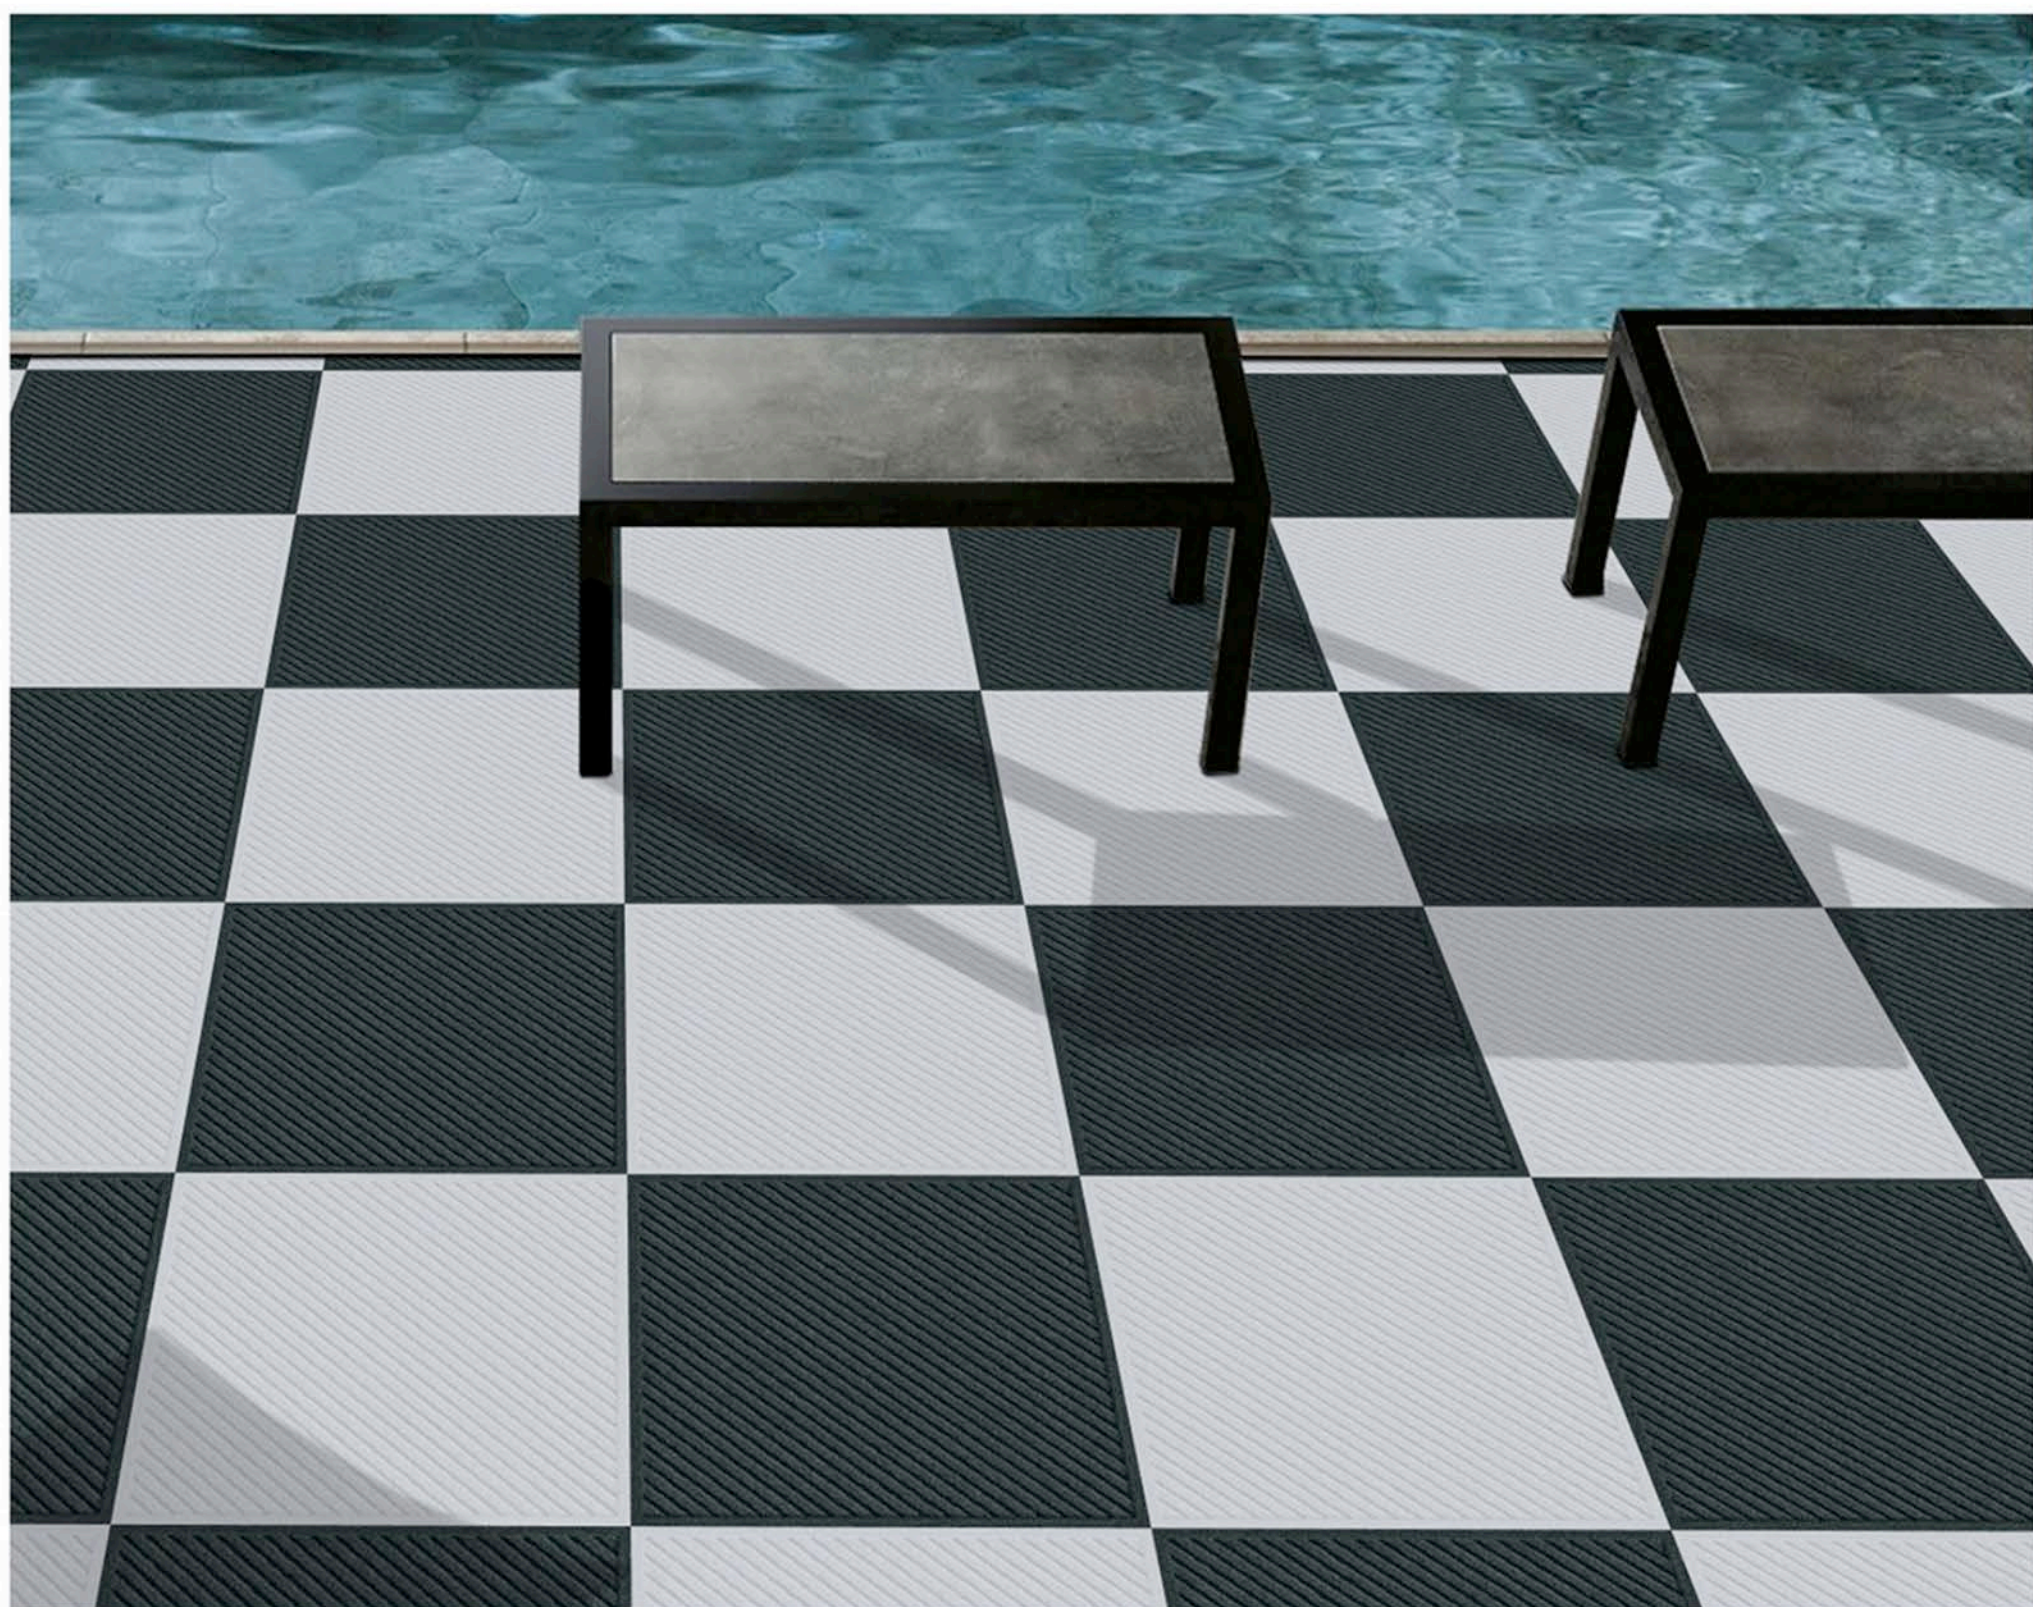

ANTI SLIP

STRENGTH

FLOOR

MATT

400x400 MM

HEAVY DUTY VITRIFIED TILES

14001-L

14001-D