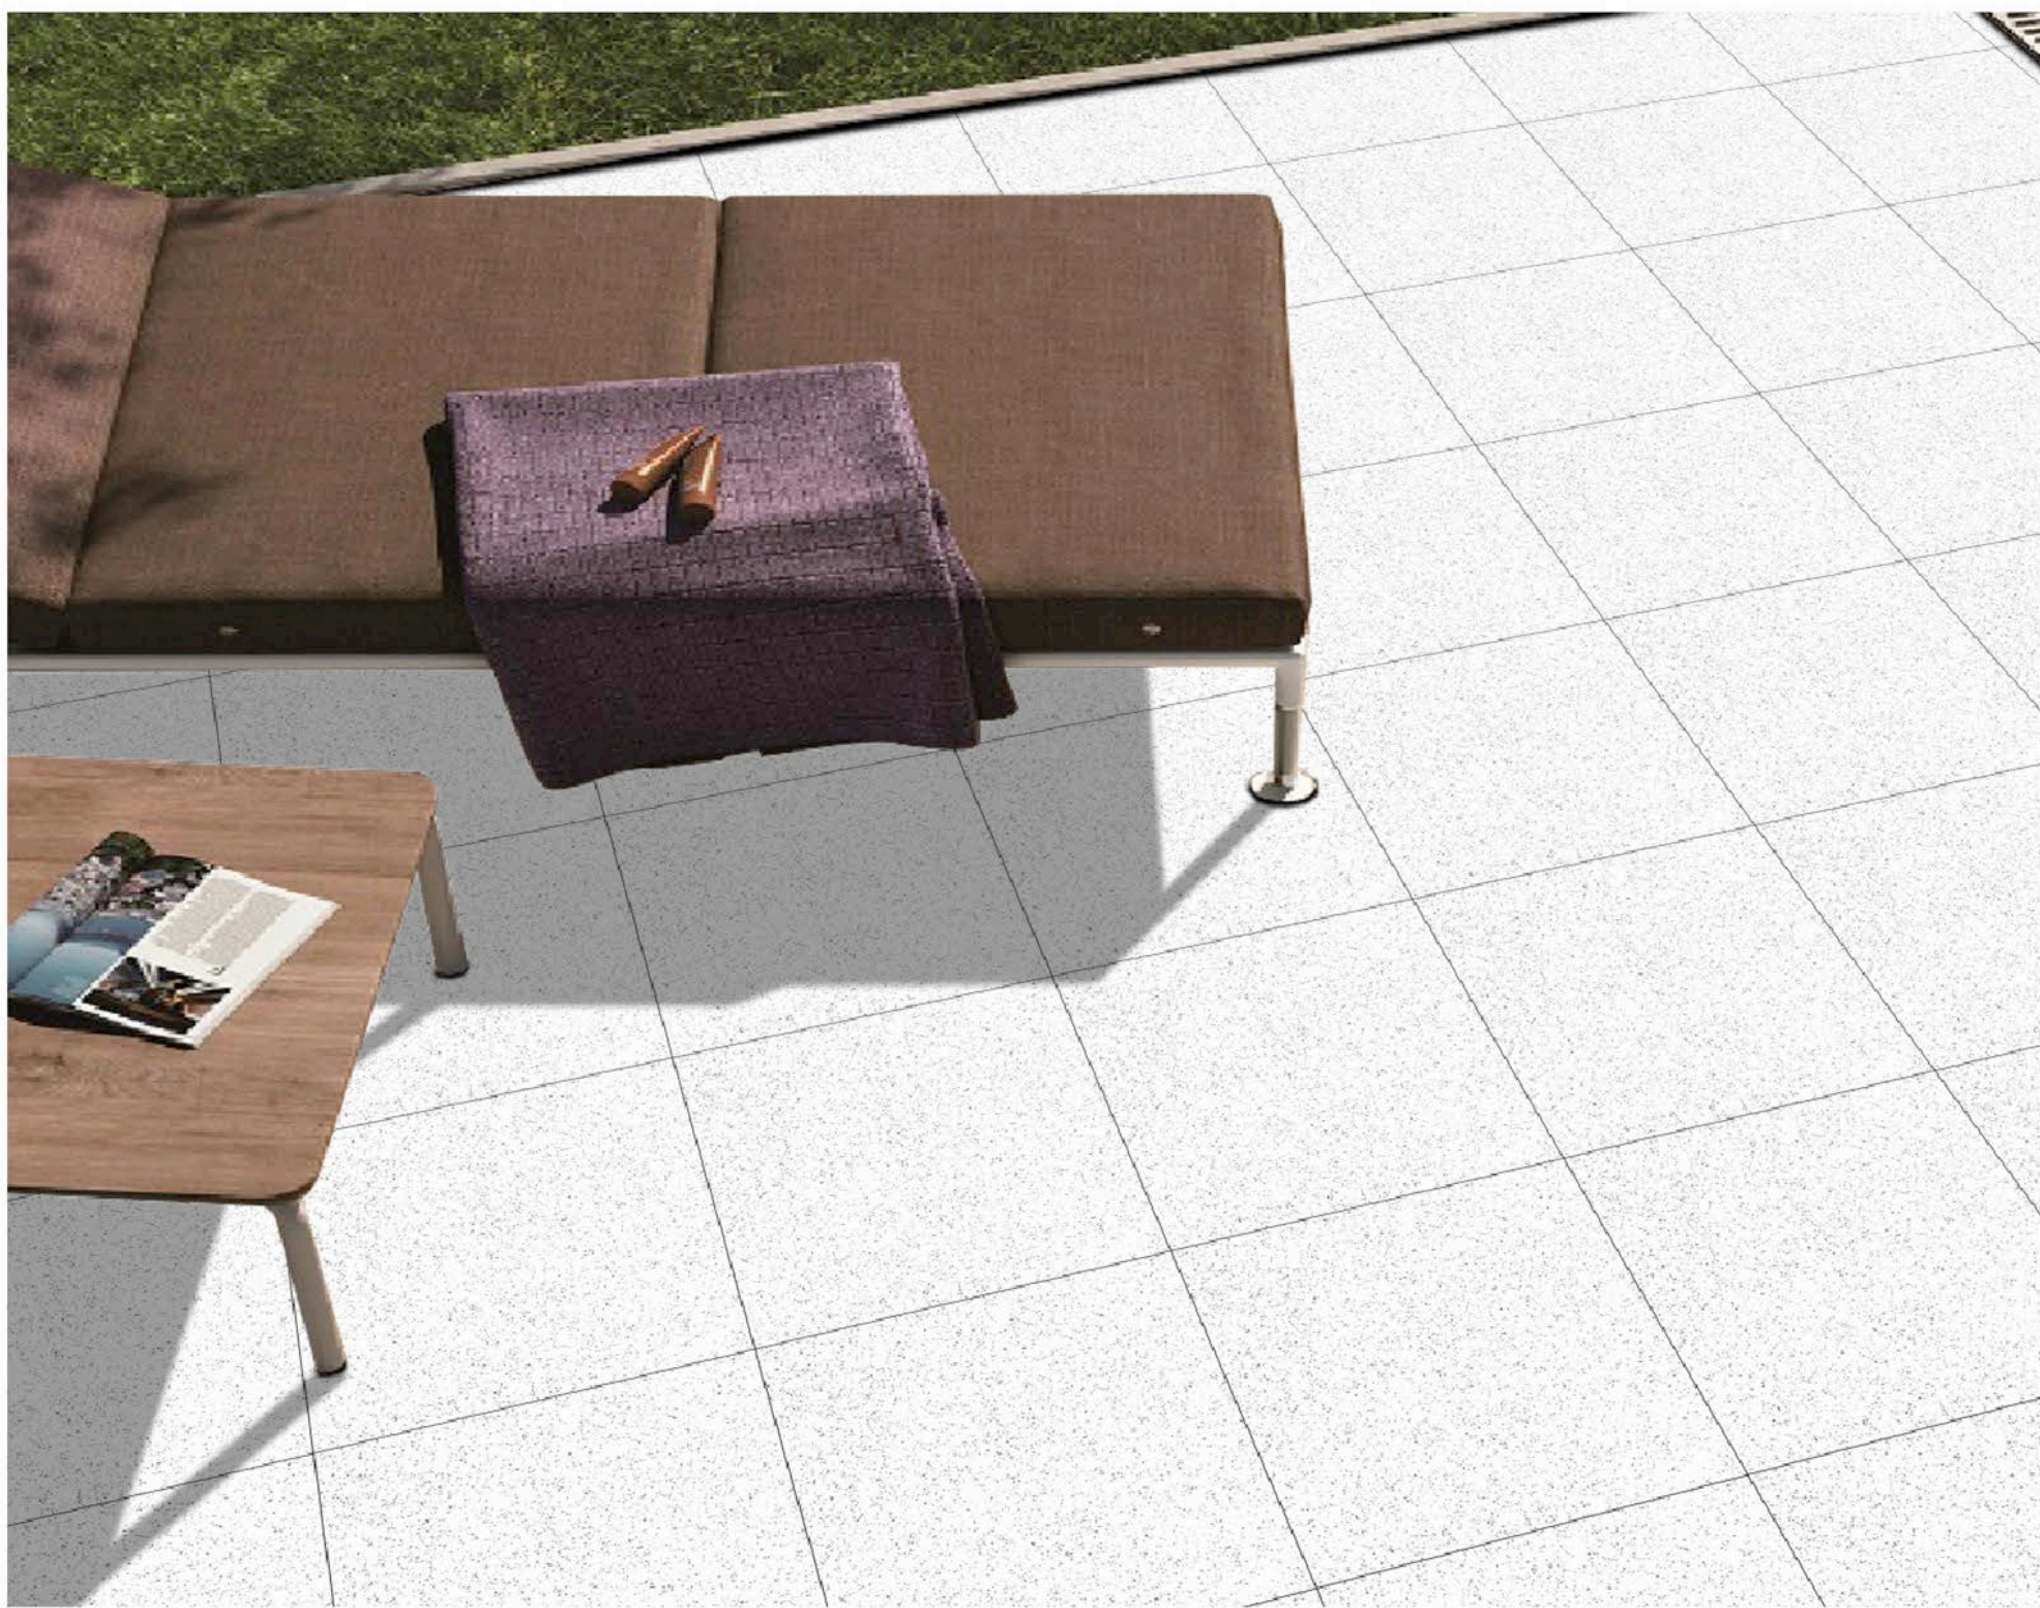

ANTI SLIP

STRENGTH

FLOOR

MATT

400x400 MM

HEAVY DUTY VITRIFIED TILES

99118

400x
400mm