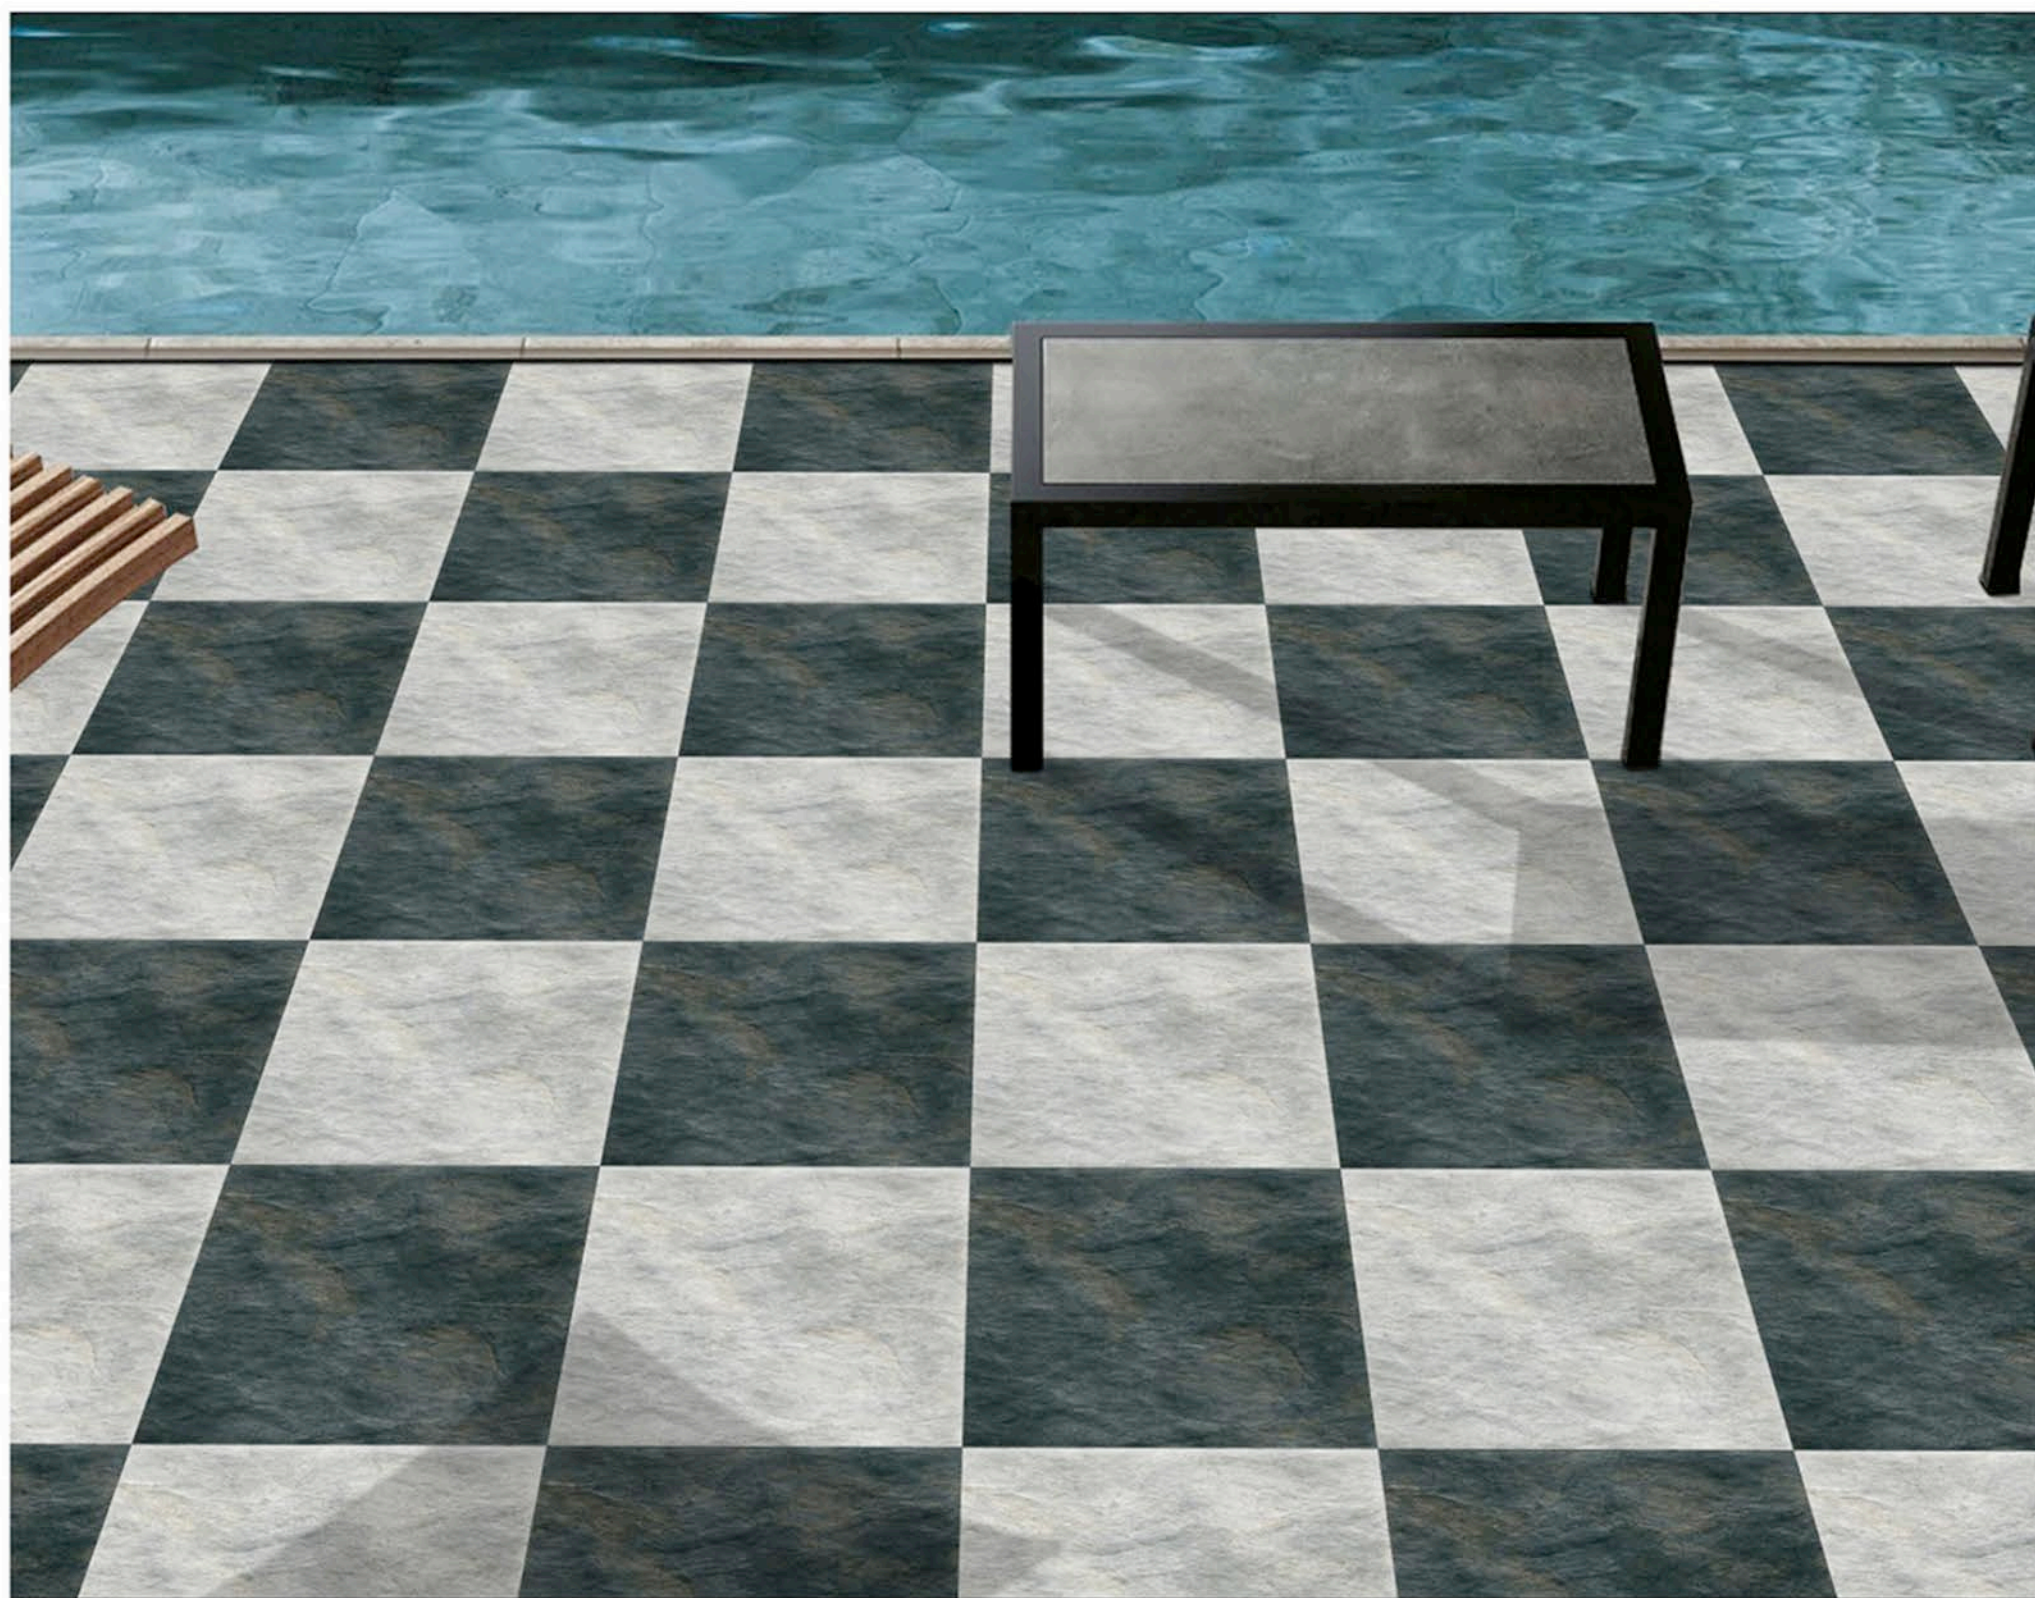

19001-L

19001-D

400x
400mm

ANTI SLIP

STRENGTH

FLOOR

MATT