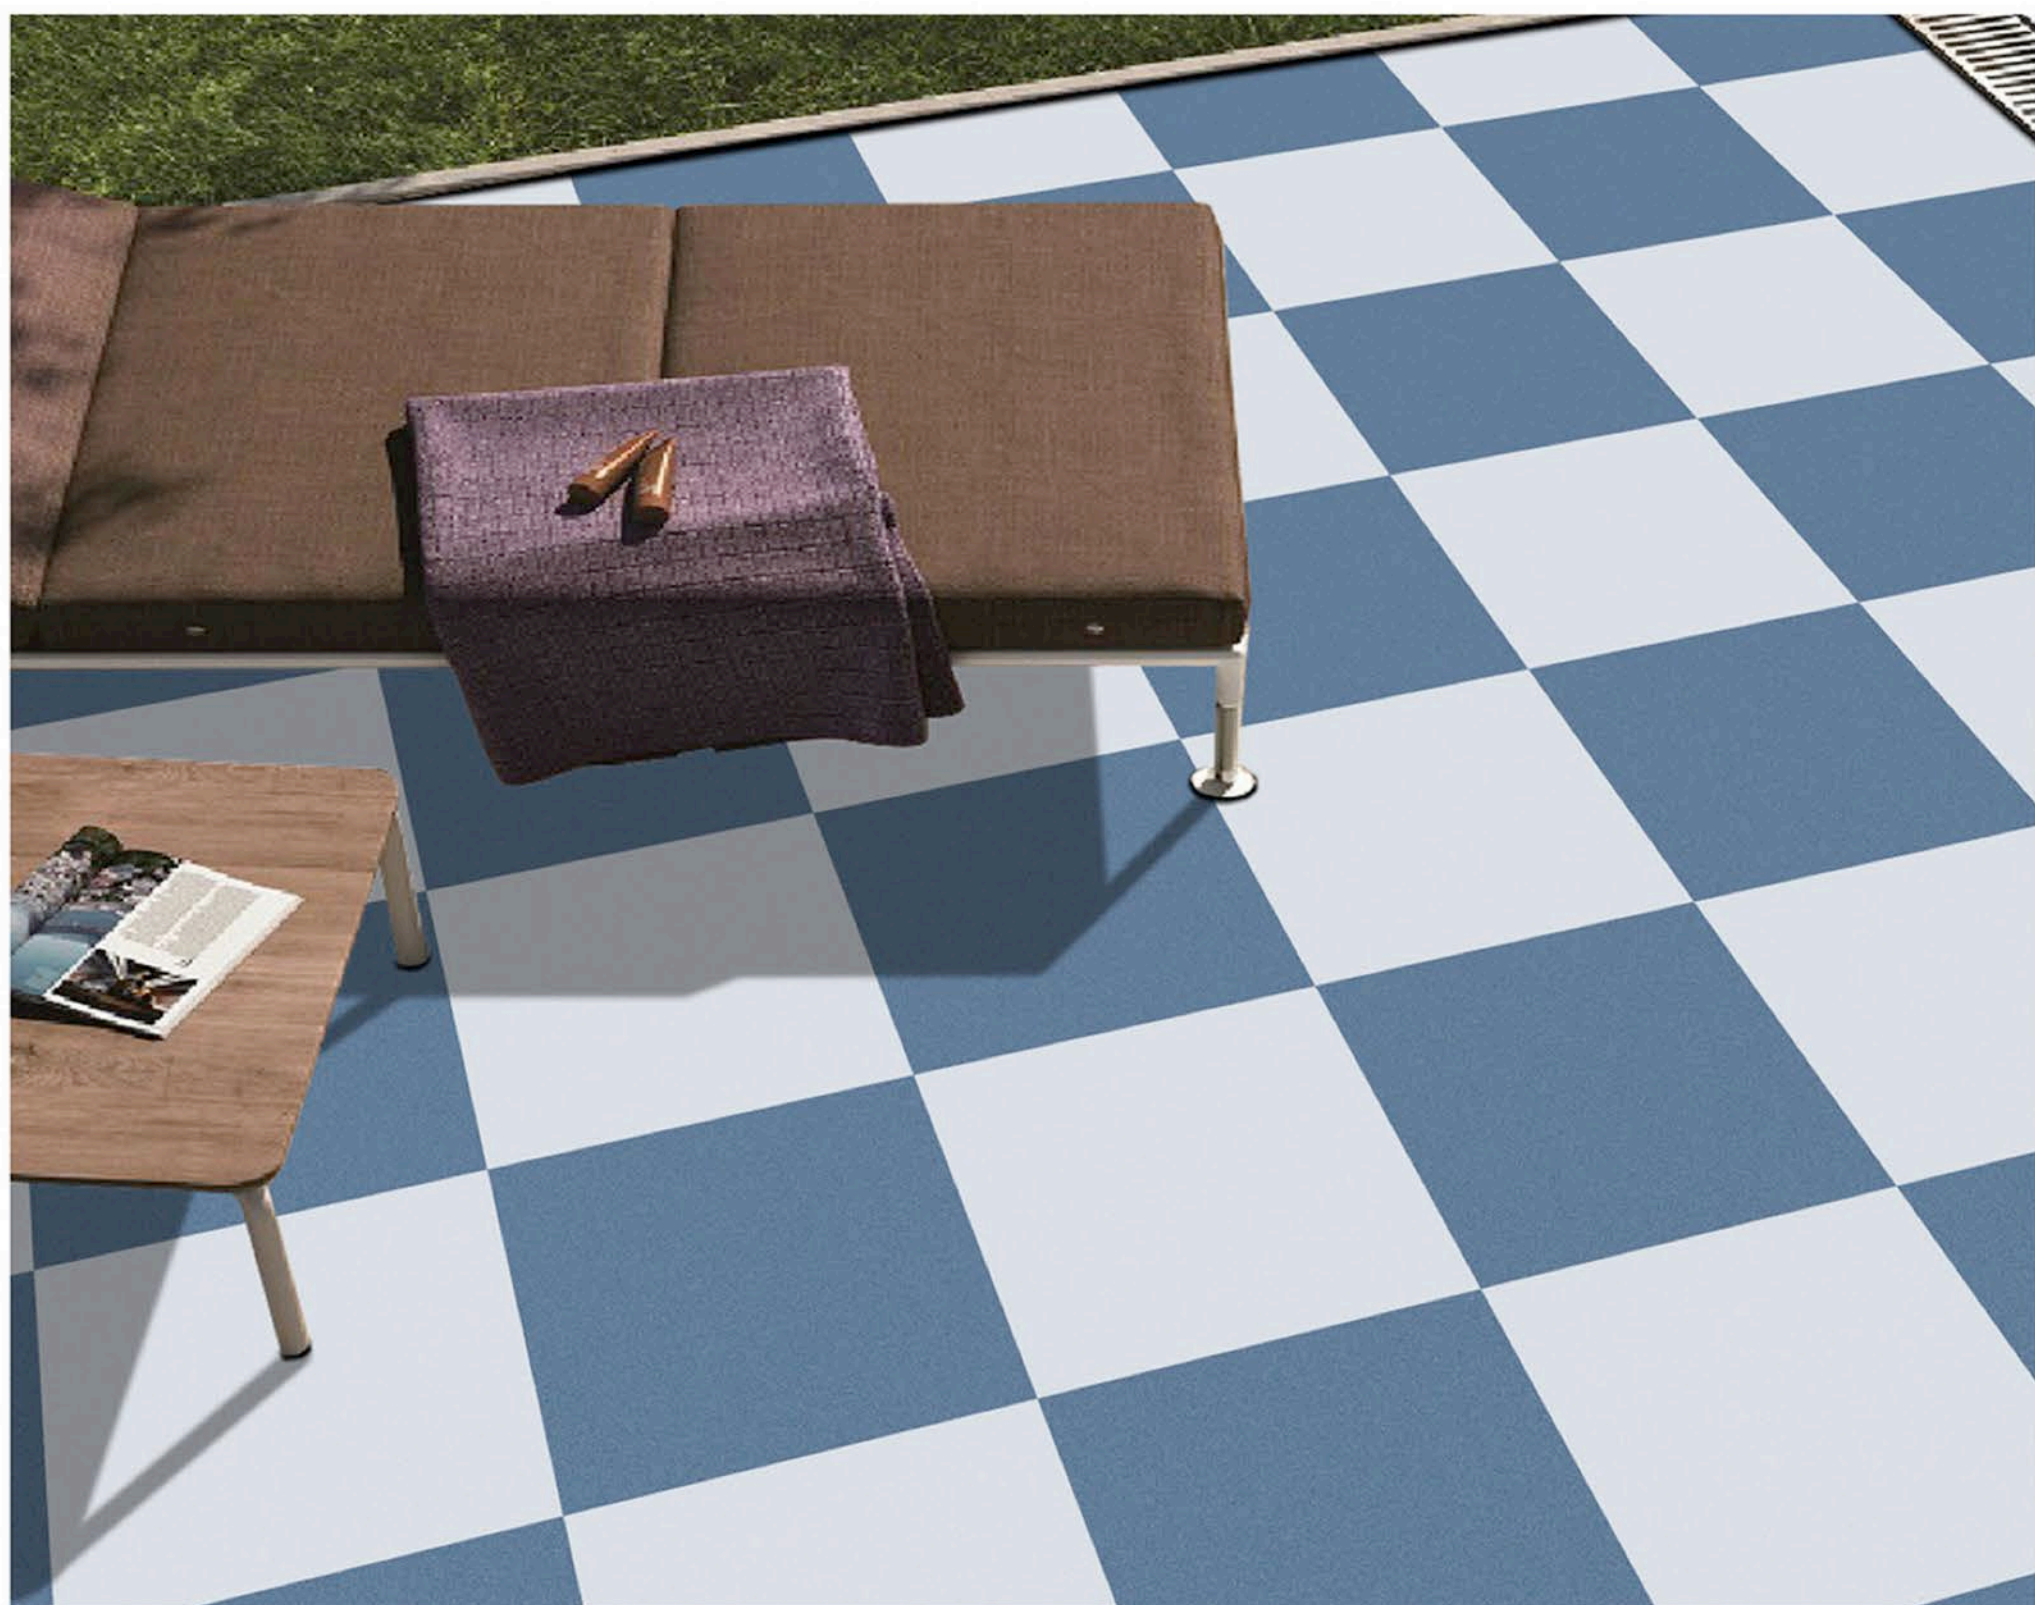

400x400 MM

HEAVY DUTY VITRIFIED TILES

10002-L

10002-D

400x
400mm

ANTI SLIP

STRENGTH

FLOOR

FLOOR

MATT

400x400 MM

HEAVY DUTY VITRIFIED TILES

10001-L

10006-D

400x
400mm

ANTI SLIP